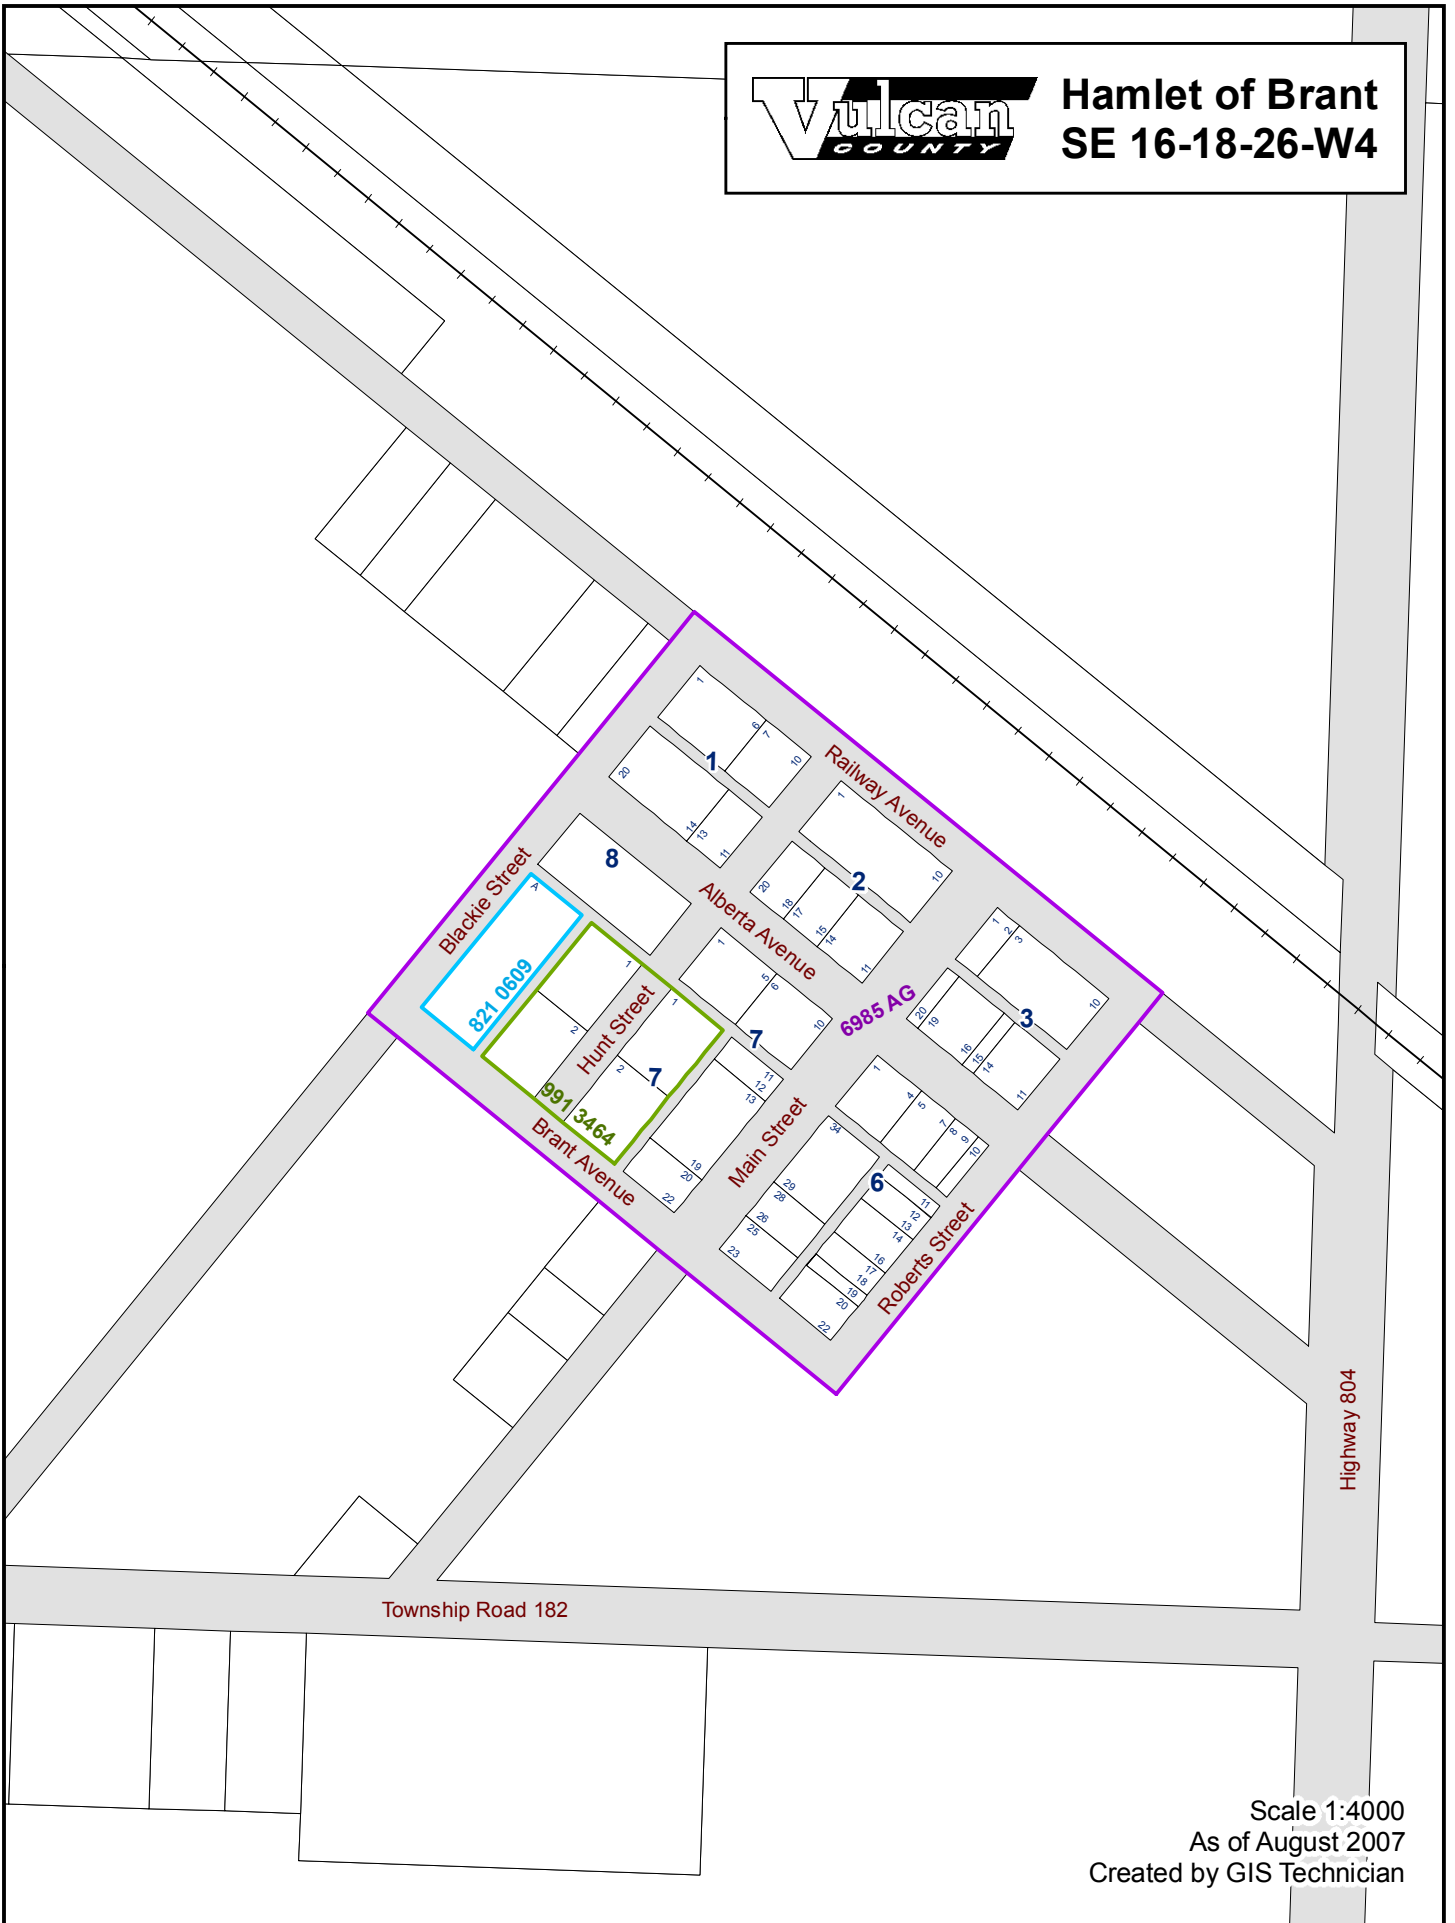

**Hamlet of Brant
SE 16-18-26-W4**

Scale 1:4000
As of August 2007
Created by GIS Technician