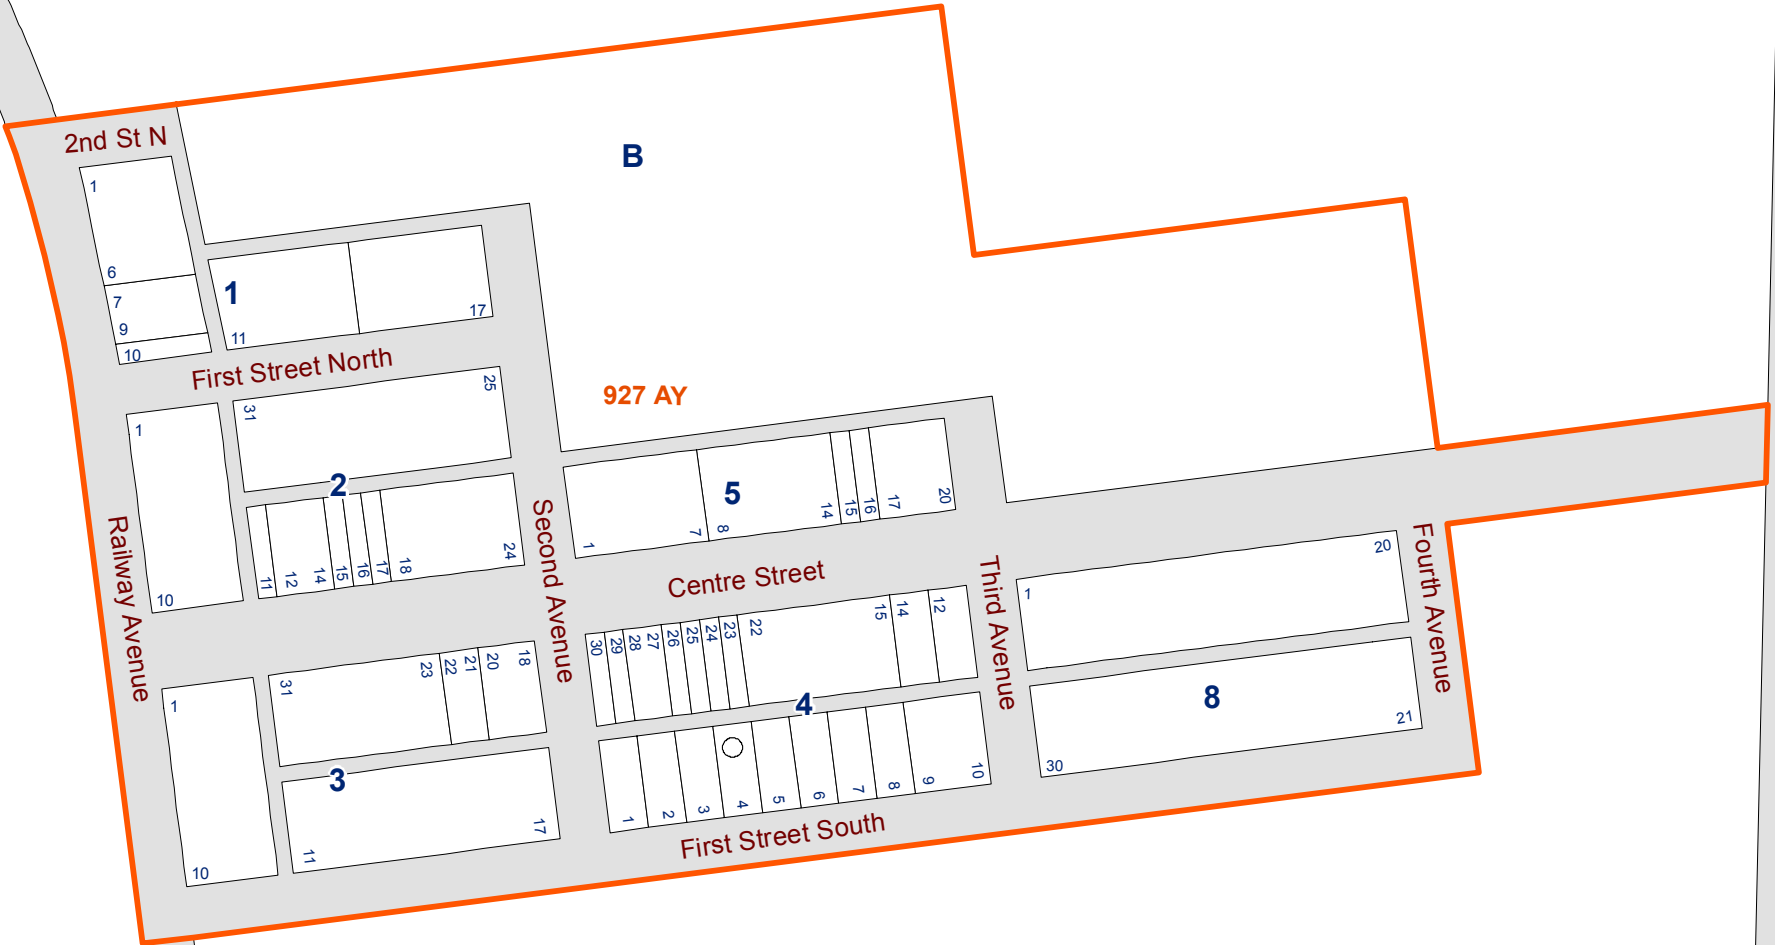

Hamlet of Travers
NE 9-15-19-W4

Scale 1:3000
As of May 2007
Created by GIS Technician