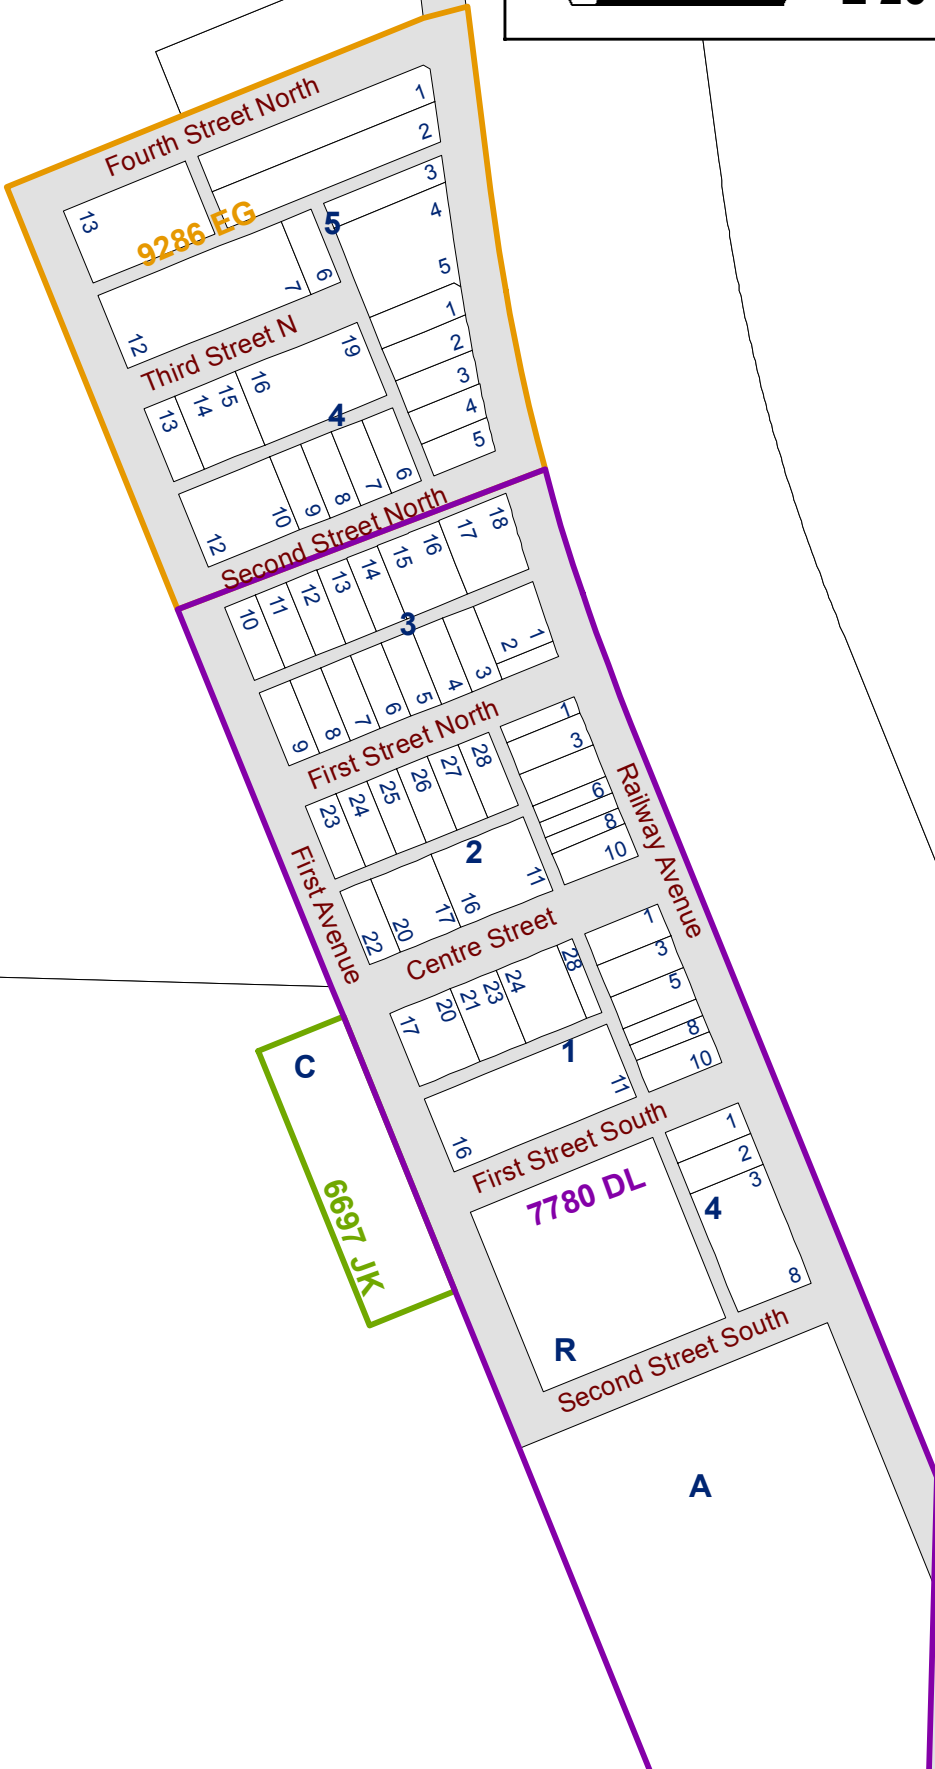

Hamlet of Queenstown
E 26-19-22-W4

Range Road 221