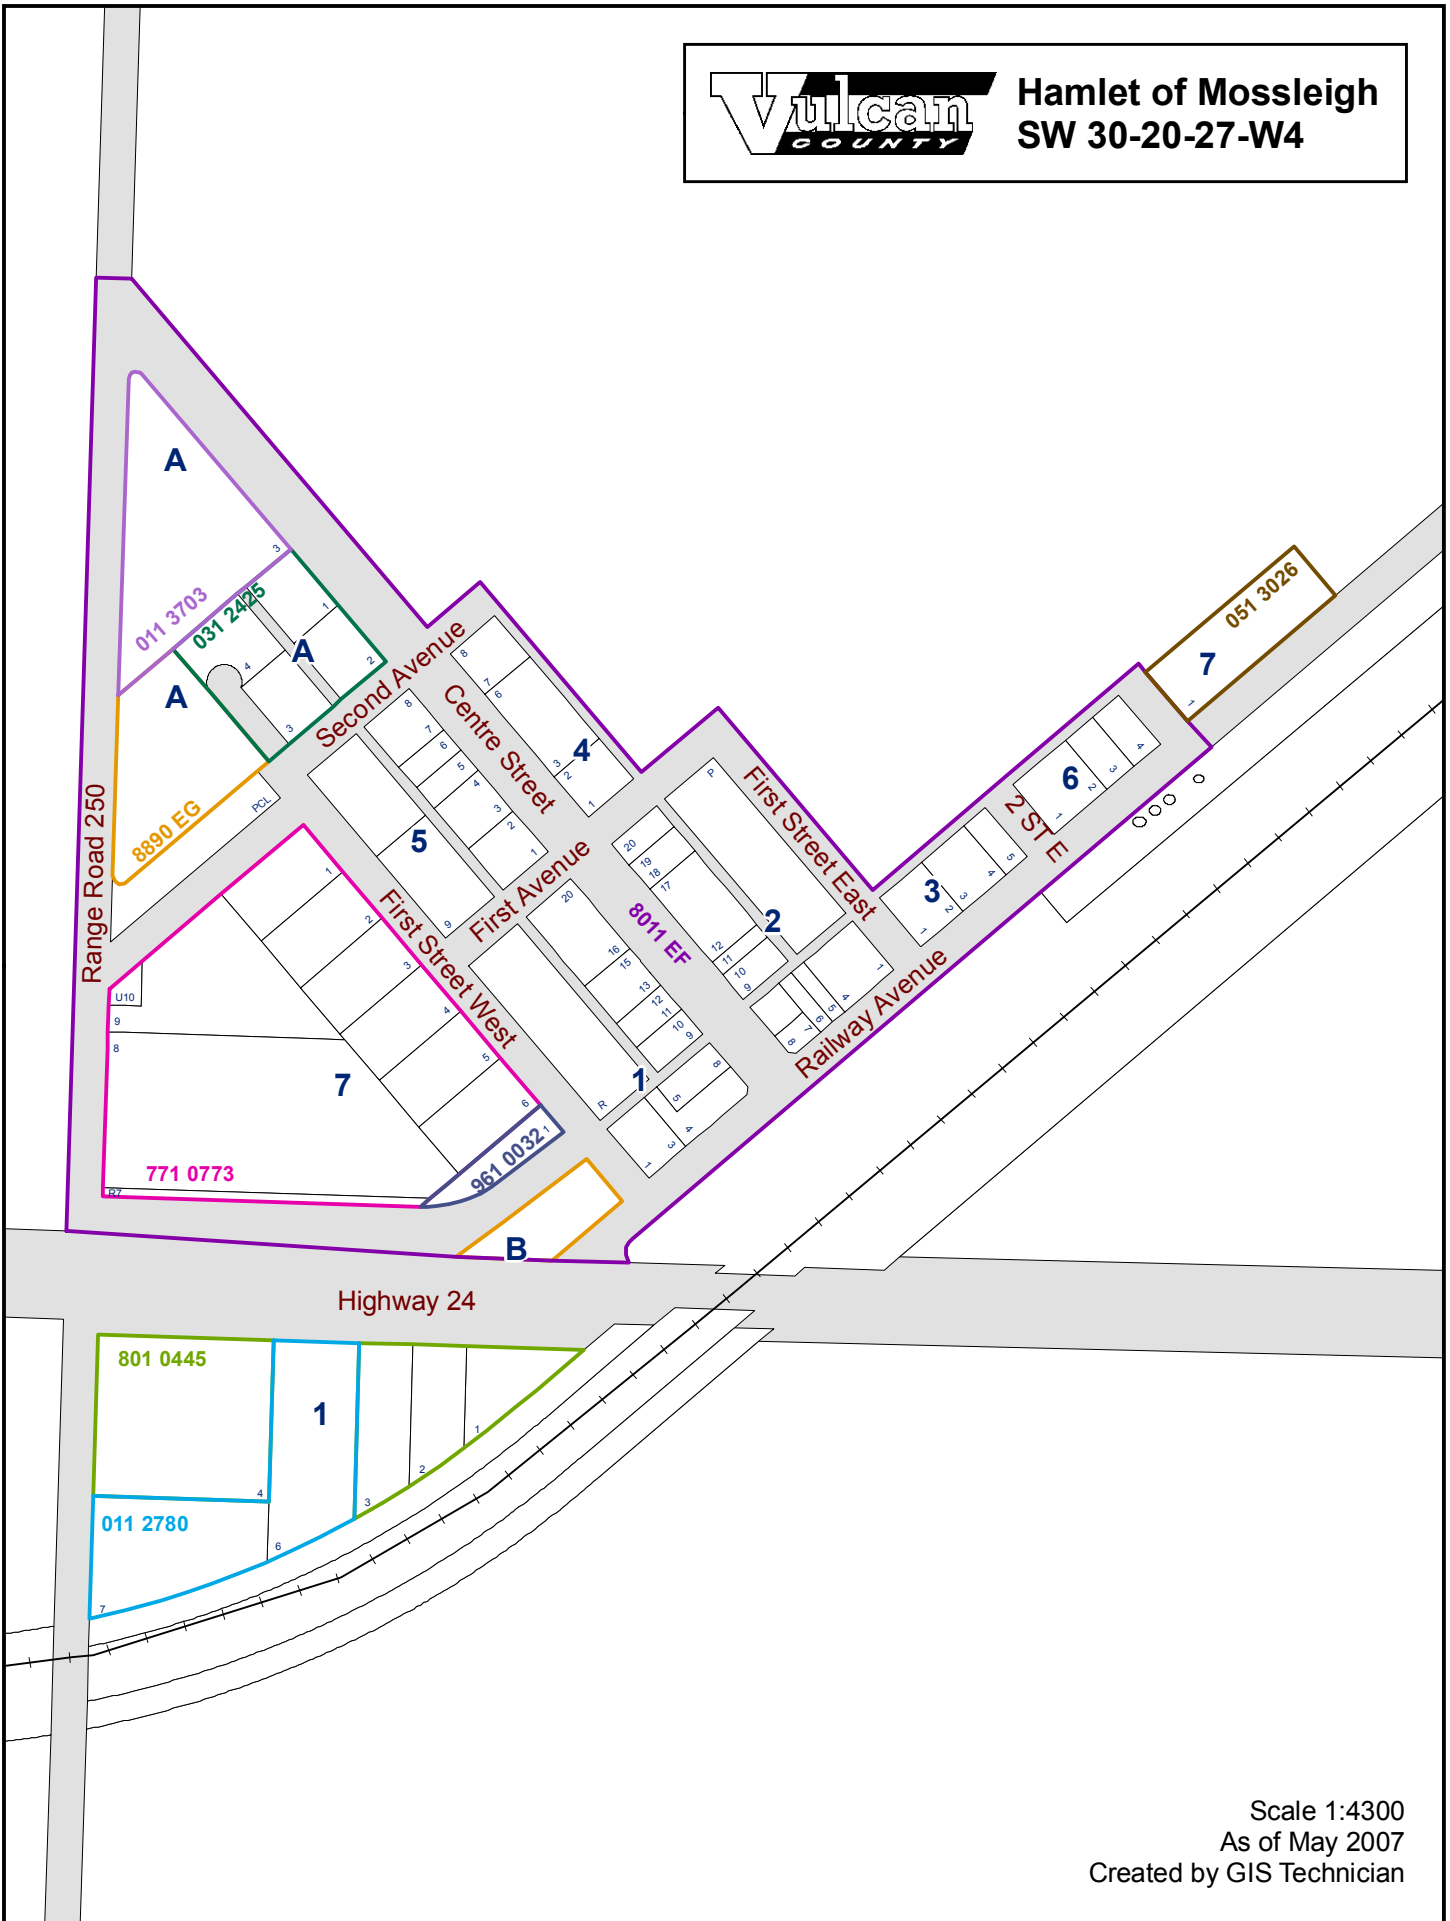

Hamlet of Mossleigh  
SW 30-20-27-W4

Scale 1:4300  
As of May 2007  
Created by GIS Technician