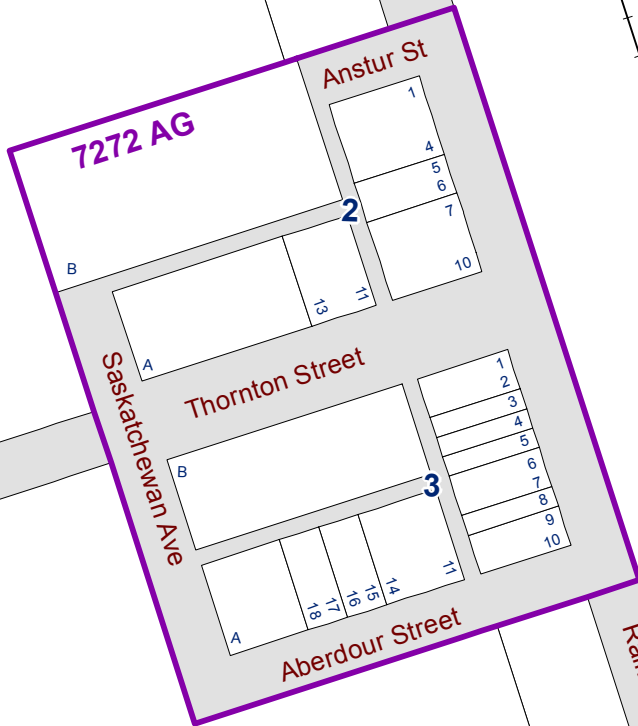

Hamlet of Kirkcaldy  
NE 9-16-24-W4

Scale 1:2800  
As of May 2007  
Created by GIS Technician